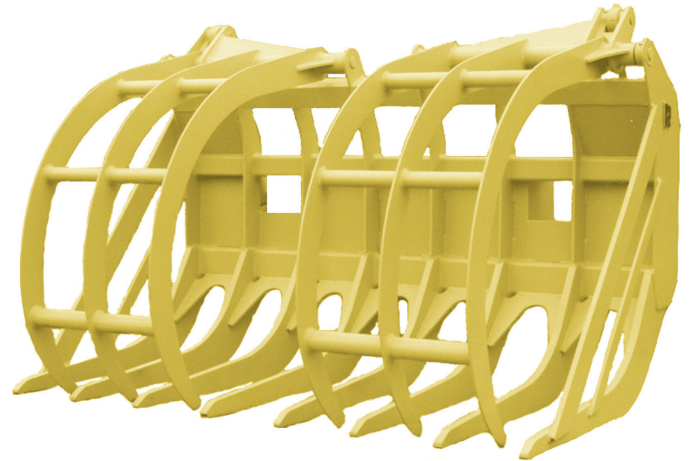

TG TIRE GRAPPLES

**HANDLE TIRES EFFICIENTLY
WITH A WHEEL LOADER**

Problem: How to move huge quantities of scrap tires fast and efficiently.

Solution: A Rockland TG Tire Grapple.

The Rockland TG Tire Grapple is designed to make your loader an efficient tire handling machine. Built of high-strength alloy steel, the grapple scoops up tires for a full load every pass. The powerful top clamps hold the bulky load in place. The tines are spaced for efficient tire handling—dirt or other debris is not loaded with the tires. The open frame provides maximum visibility.

SPECIFICATIONS

Machine Category	5	10	20	30	40	50	60	70
Raking Width (")	79 <i>2007</i>	90 <i>2286</i>	94 <i>2388</i>	110 <i>2794</i>	114 <i>2896</i>	130 <i>3302</i>	130 <i>3302</i>	139 <i>3531</i>
Overall Width (")	81 <i>2057</i>	92 <i>2337</i>	96 <i>2438</i>	112 <i>2845</i>	116 <i>2946</i>	132 <i>3353</i>	133 <i>3378</i>	142 <i>3607</i>
Clamp Opening (")	71 <i>1803</i>	71 <i>1803</i>	71 <i>1803</i>	92 <i>2337</i>	92 <i>2337</i>	94 <i>2388</i>	94 <i>2388</i>	94 <i>2388</i>
Number of Teeth	7	8	8	9	9	10	10	10
Tooth Clear Spacing (")	12 <i>305</i>	12 <i>305</i>	12 <i>305</i>	12 <i>305</i>	12 <i>305</i>	12 <i>305</i>	12 <i>305</i>	12 <i>305</i>
Weight (lbs.)	2500 <i>1134</i>	3230 <i>1465</i>	3560 <i>11615</i>	4280 <i>1941</i>	5000 <i>2268</i>	6300 <i>2858</i>	7300 <i>3311</i>	9200 <i>4173</i>

(mm/kg)

Specifications subject to change without notice.

INSTALLATION INFORMATION

TG Tire Grapples mount in place of the standard bucket using factory pins or specified coupler brackets. TG Grapples are equipped with all necessary piping and hydraulics, including jumper hoses which connect to the loader boom arm piping. A three-spool valve and boom arm piping are required on the loader to complete the installation.